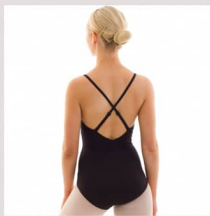

### LEOTARDS

**Andrea Skirted leotard in Pink**  
Size 0-1B £18.00  
Size 2-3A £19.00

**Capezio CC124 Strappy back leotard in black**  
Size S, M, L £21.00

**Capezio CC123 Cross back leotard black**  
Size XS, S, M, L, XL £20.00