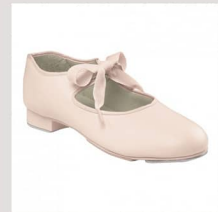

### **TAP SHOES**

**Black Pu Tap shoe with ball  
and heel taps in**  
Size 8-12.5 £18.50

**White PU tap shoe with ball  
and heel taps**  
Size 8-12.5 £18.50

**Pink Pu Tyette tap shoe with  
Ball & Heel taps**  
Size 8-12.5 £18.50