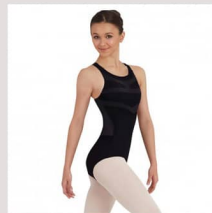

Capezio TC0017W Racer back Mosaic Loetard in black
Size S, M, L £30.00